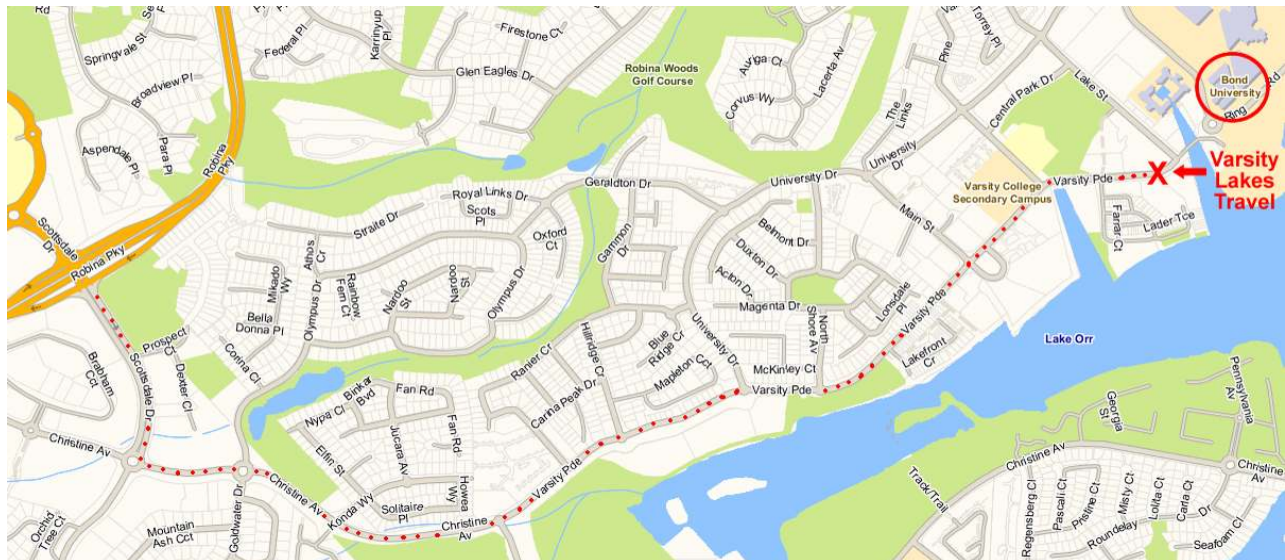

Varsity Lakes Travel - *How to find us*

{We are located in **Varsity Central**, which is virtually behind **Bond University**}

- From the Pacific Highway, take **Exit 82**
- Follow **Robina Parkway** – Do not go to Robina Town Centre!
- As Robina Parkway starts to climb up, exit to the left. The sign says **“Varsity Lakes”**
- At the traffic lights, turn to the right on to **Scottsdale Drive**
- Pass the “Dog and Parrot” pub on your Left side.
- At the next roundabout, turn left on to **Christine Avenue**
- The “Easy T” shopping centre is now on your right
- Continue to follow Christine Avenue, which then becomes **Varsity Parade**.
- Lake Orr is on your right side
- Pass *Varsity College Senior Campus* on your left side.
- We are in the block of shops on your right side (beside the Bendigo Bank)